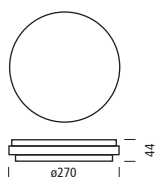

New →

Artikel	Farbe	Leistung in Watt/Lumen	Masse in mm	BRUTTO exkl. MwSt.
LSH SLICE C S 3	silber/opal	29/1850	ø270x44	189.00
LSH SLICE C W 3	weiss/opal			189.00
LSH SLICE C W 3 (18W)	weiss/opal			169.00
LSH SLICE C S 3 DIM	silber/opal	29/1850	ø270x44	209.00
LSH SLICE C W 3 DIM	weiss/opal	29/1950		
LSH SLICE C W 4 DIM	weiss/opal			
LSH SLICE C S 3 SEN	silber/opal	18/1100	ø270x44	209.00
LSH SLICE C W 3 SEN	weiss/opal			
LSH SLICE C S 3 NOT	silber/opal	29/1850	ø270x44	289.00
LSH SLICE C W 3 NOT	weiss/opal			
LSH SLICE S S 3	silber/opal	29/1850	260x260x44	189.00
LSH SLICE S W 3	weiss/opal			
LSH SLICE S S 3 DIM	silber/opal	29/1850	260x260x44	209.00
LSH SLICE S W 3 DIM	weiss/opal	29/1950		
LSH SLICE S W 4 DIM	weiss/opal			
LSH SLICE S S 3 SEN	silber/opal	18/1100	260x260x44	209.00
LSH SLICE S W 3 SEN	weiss/opal			
LSH SLICE S W 4 SEN	weiss/opal	18/1150	260x260x44	289.00
LSH SLICE S S 3 NOT	silber/opal	29/1850		
LSH SLICE S W 3 NOT	weiss/opal