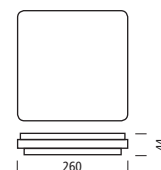

New →

Artikel	Farbe	Leistung in Watt/Lumen	Masse in mm	BRUTTO exkl. MwSt.
LSH SLICE C S 3	silber/opal	29/1850	ø270x44	189.00
LSH SLICE C W 3	weiss/opal			189.00
LSH SLICE C W 3 (18W)	weiss/opal			169.00
LSH SLICE C S 3 DIM	silber/opal	29/1850	ø270x44	209.00
LSH SLICE C W 3 DIM	weiss/opal	29/1950		
LSH SLICE C W 4 DIM	weiss/opal			
LSH SLICE C S 3 SEN	silber/opal	18/1100	ø270x44	209.00
LSH SLICE C W 3 SEN	weiss/opal			
LSH SLICE C S 3 NOT	silber/opal	29/1850	ø270x44	289.00
LSH SLICE C W 3 NOT	weiss/opal			
LSH SLICE S S 3	silber/opal	29/1850	260x260x44	189.00
LSH SLICE S W 3	weiss/opal			
LSH SLICE S S 3 DIM	silber/opal	29/1850	260x260x44	209.00
LSH SLICE S W 3 DIM	weiss/opal	29/1950		
LSH SLICE S W 4 DIM	weiss/opal			
LSH SLICE S S 3 SEN	silber/opal	18/1100	260x260x44	209.00
LSH SLICE S W 3 SEN	weiss/opal			
LSH SLICE S W 4 SEN	weiss/opal	18/1150	260x260x44	289.00
LSH SLICE S S 3 NOT	silber/opal	29/1850		
LSH SLICE S W 3 NOT	weiss/opal